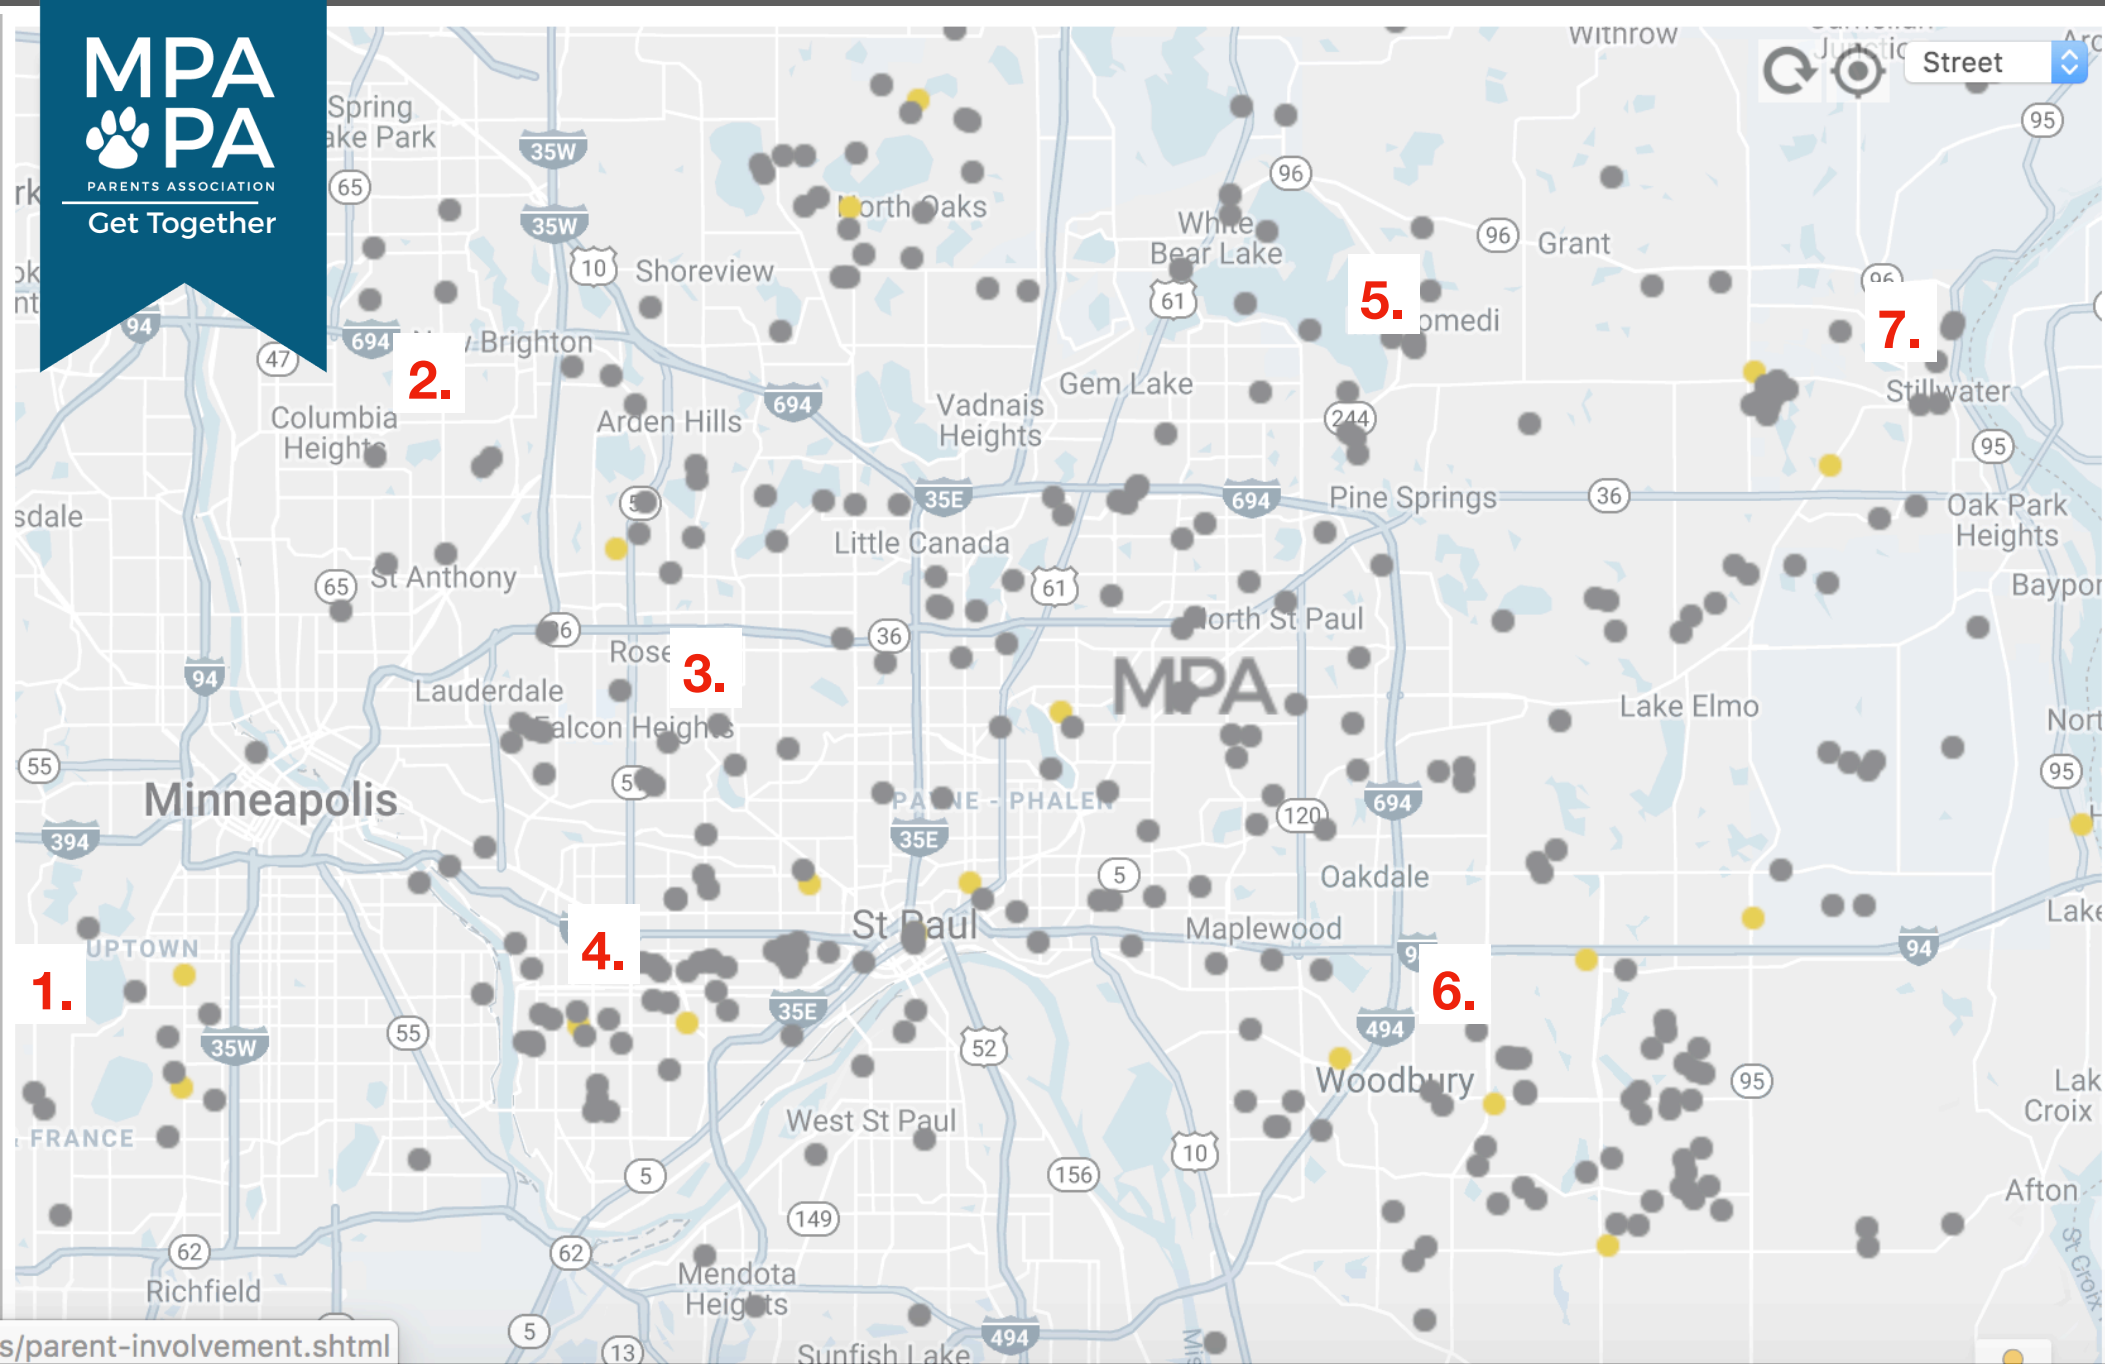

MPA Neighborhood Morning Coffee

-Saturday, September 14-

MPA
PA
PARENTS ASSOCIATION

Get Together

Your coffee hosts will be at the following locations:

1. Rose Street Patisserie

2811 W. 43rd St.
Minneapolis, MN 55410
9-11 AM

2. Silverwood Park Cafe

2500 County Rd E,
St Anthony, MN 55421
9-11 AM

3. Underground Music Cafe

1579 Hamline Ave N
Falcon Heights, MN 55108
8-10 AM

4. Coffee Bené

53 Cleveland Ave S
St Paul, MN 55105
8-10 AM

5. Ox and Crow Coffeehouse

88 Mahtomedi Ave
St Paul, MN 55115
8-10 AM

6. Duck Donuts

The Shoppes Of Woodbury Village,
7455 Currell Blvd Suite 107,
Woodbury, MN 55125
8-10 AM

7. Chilkoot Cafe & Cycle

826 4th Street South
Stillwater, MN 55082
8-10 AM