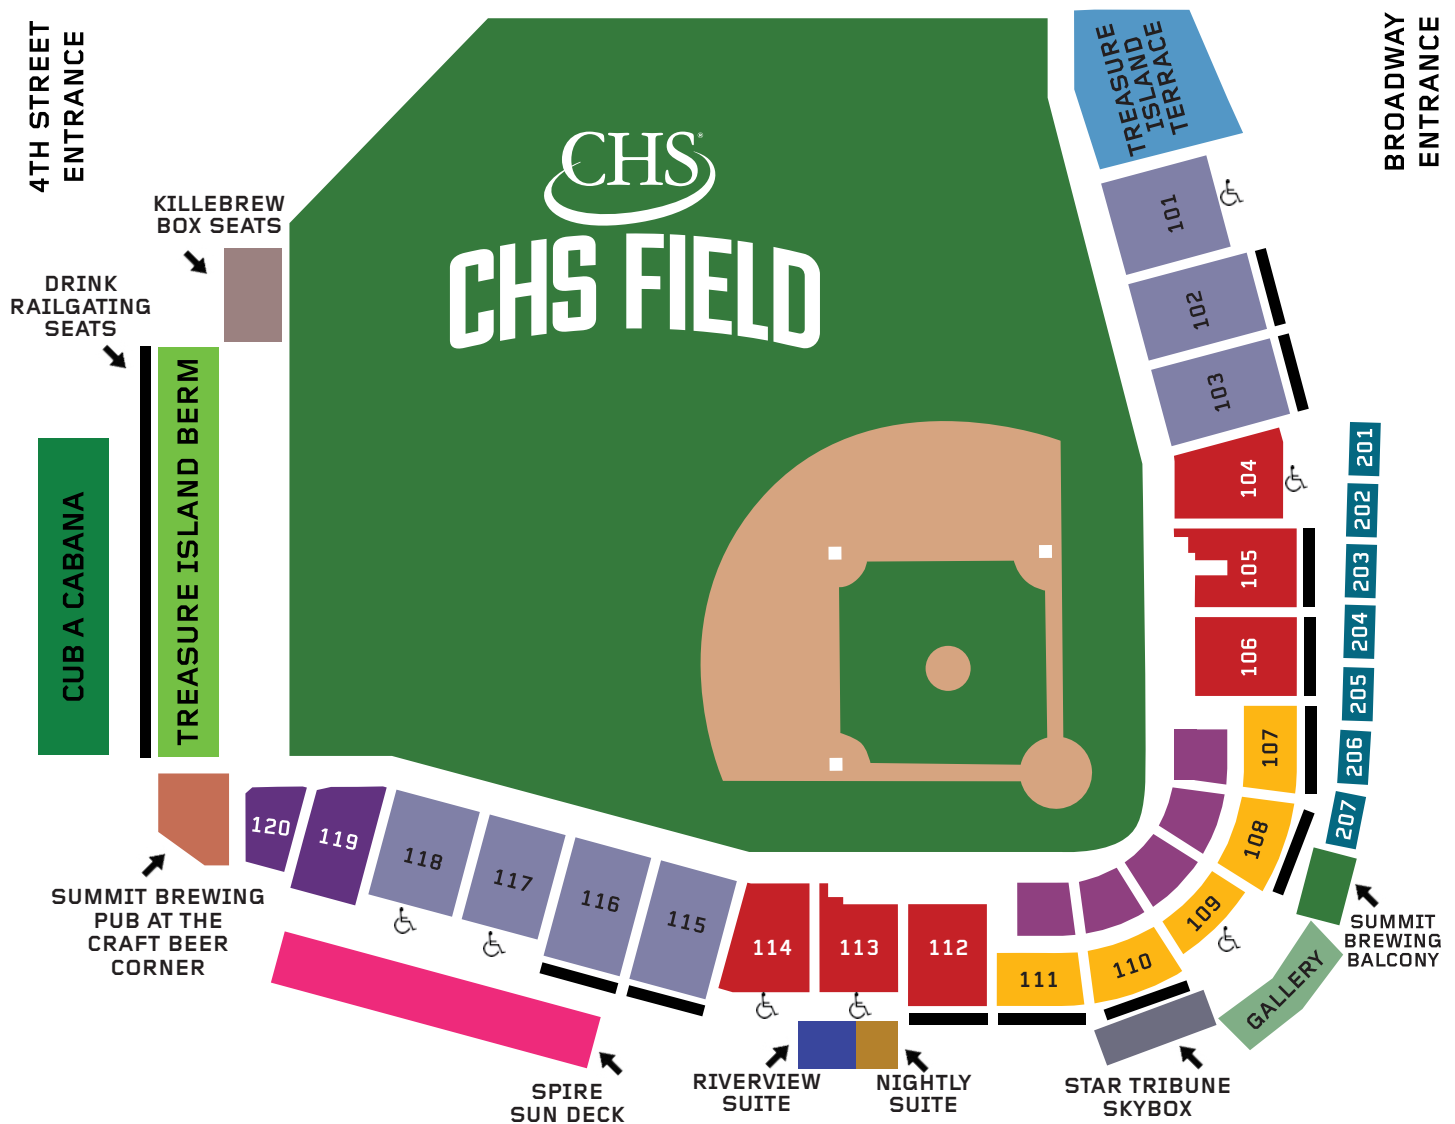

# CHS FIELD SEATING + PRICING

CHS Field is conveniently located near downtown St. Paul with easy access from I-94, Highway 52, and public transit. The ballpark allows fans to enjoy the entertainment accommodations they expect in the Twin Cities at a value only the Saints can provide. CHS Field provides unique areas for group outings to entertain your family, friends, employees, and clients.

LOCATION	ADULT	SENIOR/YOUTH
Home Plate Reserved	\$20	\$19
Infield Reserved	\$20	\$19
Outfield Reserved	\$16	\$15
Bleachers - GA	\$8	\$7

- Friday Home Games with Post-Game Fireworks are an additional \$2/ticket
- Home Games with Post-Game Fireworks Super Show are an additional \$3/ticket